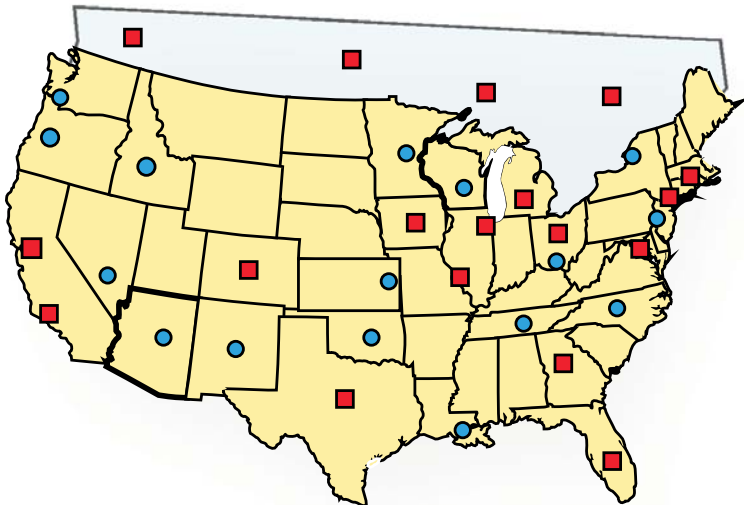

Press Release

June 25th, 2004

National Security Integrators Adds Two New Integrators To The Group, Increases Coverage Throughout N. America

National Security Integrators (NSI), a group of privately held security integrators, is pleased to announce the expansion of our group by two new members. These members are WBE Security Control Systems and Advanced Cable Technologies. WBE's primary market is Northern California, including Sacramento. Advanced Cable Technologies will provide front-line coverage in both Michigan and Ohio. When asked why they decided to join NSI, both companies said that they were looking for a disciplined group of integrators that were focused on service and the needs of the client. "We are extremely pleased to add these two new members to our team," replied Alan Kruglak, President of NSI.